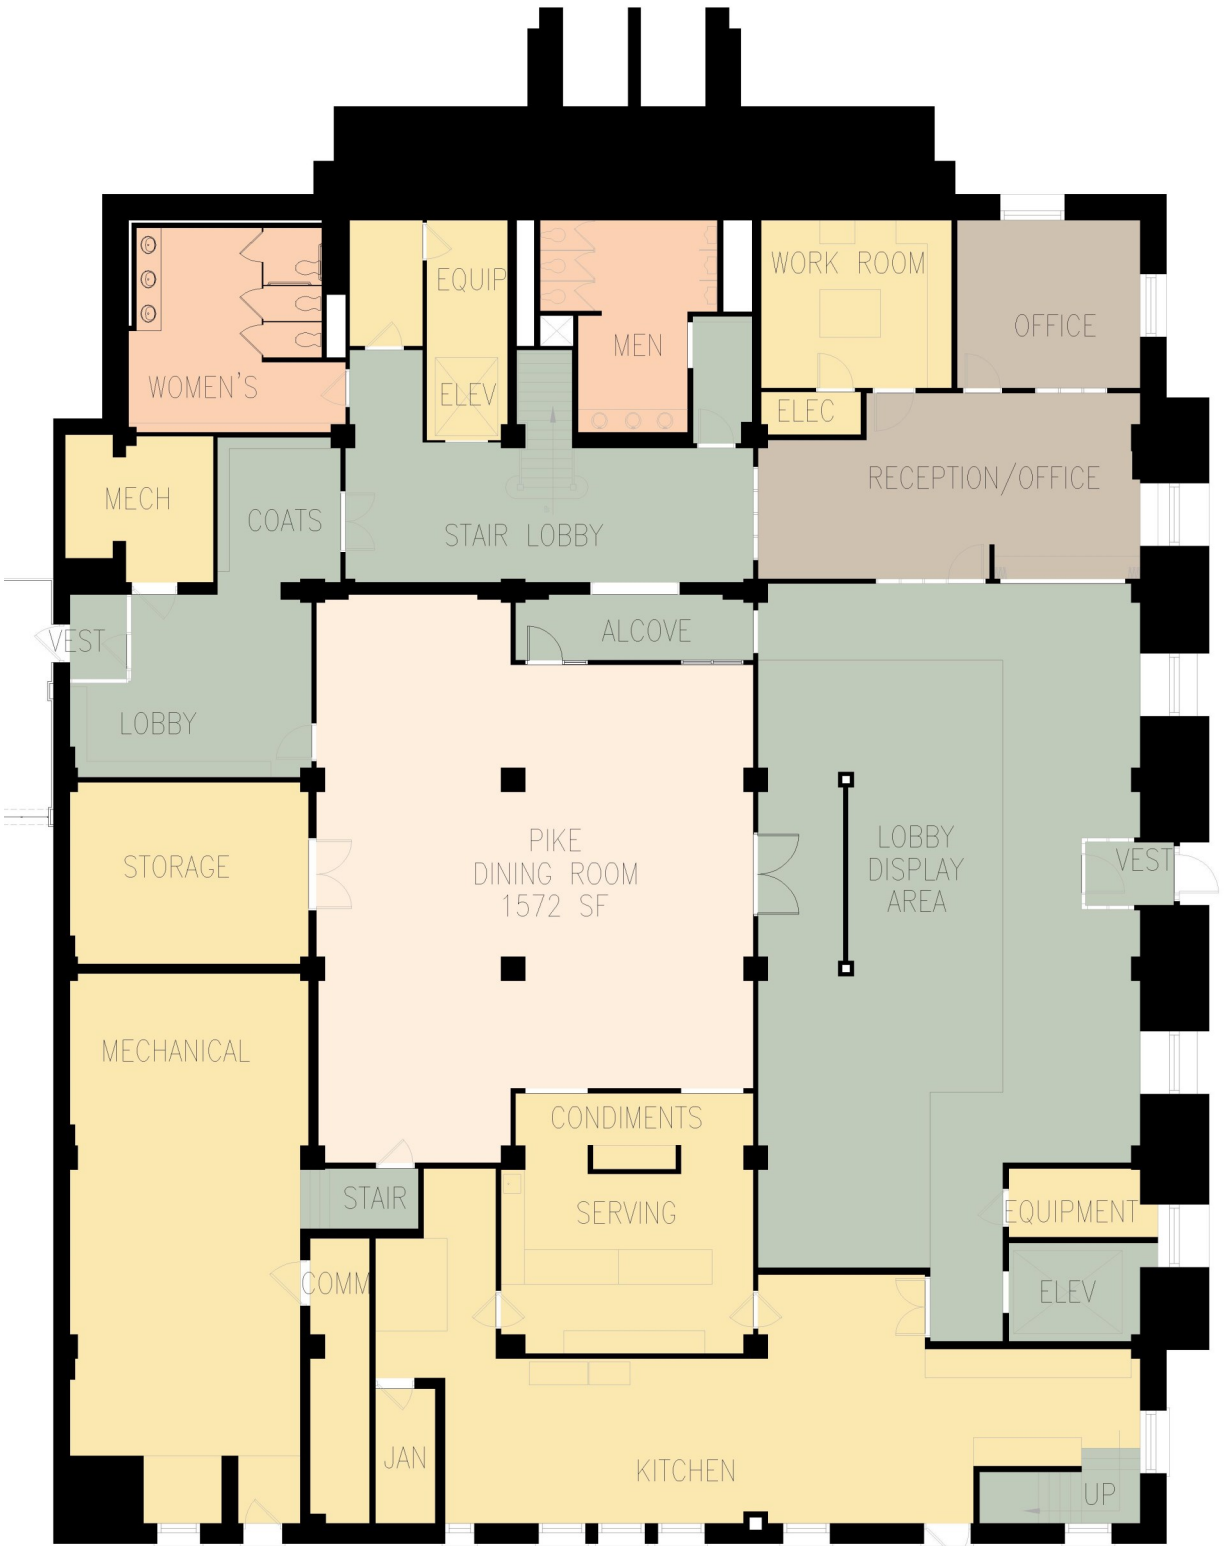

Scottish Rite Masonic Center

Floor Plans

SCOTTISH RITE MASONIC CENTER
FIRST FLOOR

05031.001

SCOTTISH RITE MASONIC CENTER
SECOND FLOOR

05031.001

SCOTTISH RITE MASONIC CENTER
THIRD FLOOR

05839.001

SCOTTISH RITE MASONIC CENTER
FOURTH FLOOR

05031.001