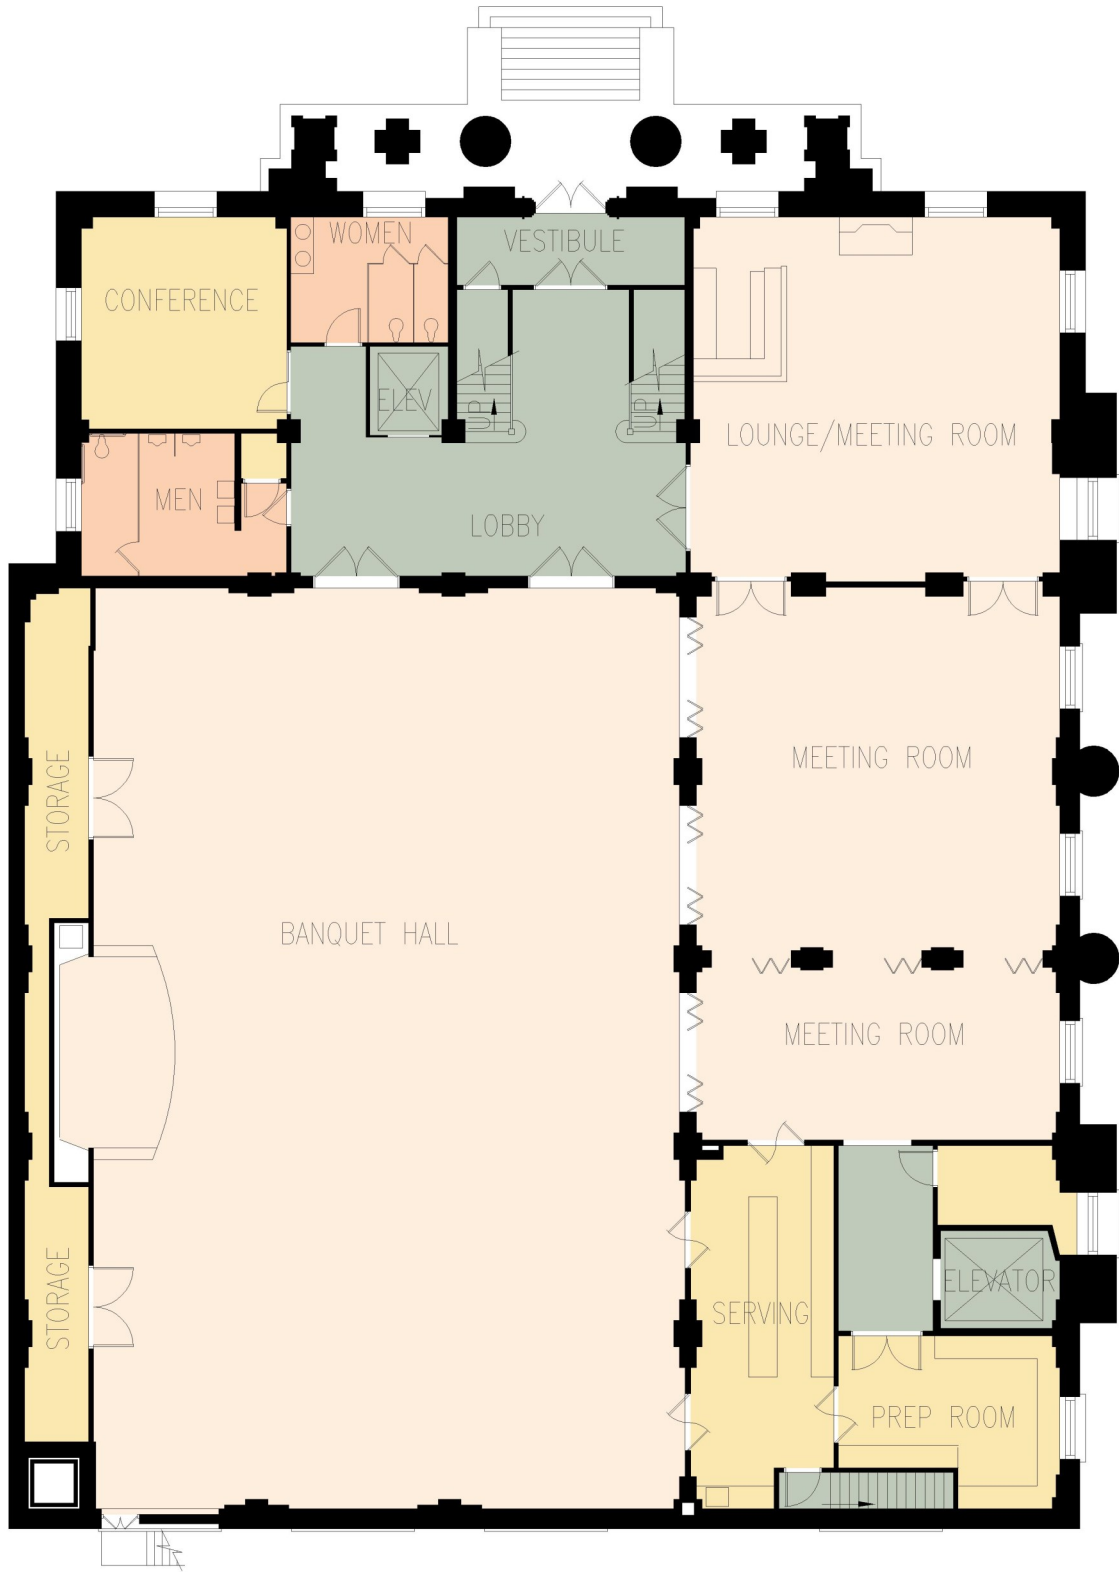

Scottish Rite Masonic Center

Floor Plans

SCOTTISH RITE MASONIC CENTER
FIRST FLOOR

05031.001

SCOTTISH RITE MASONIC CENTER
SECOND FLOOR

05031.001

SCOTTISH RITE MASONIC CENTER
THIRD FLOOR

05839.001

SCOTTISH RITE MASONIC CENTER
FOURTH FLOOR

05031.001