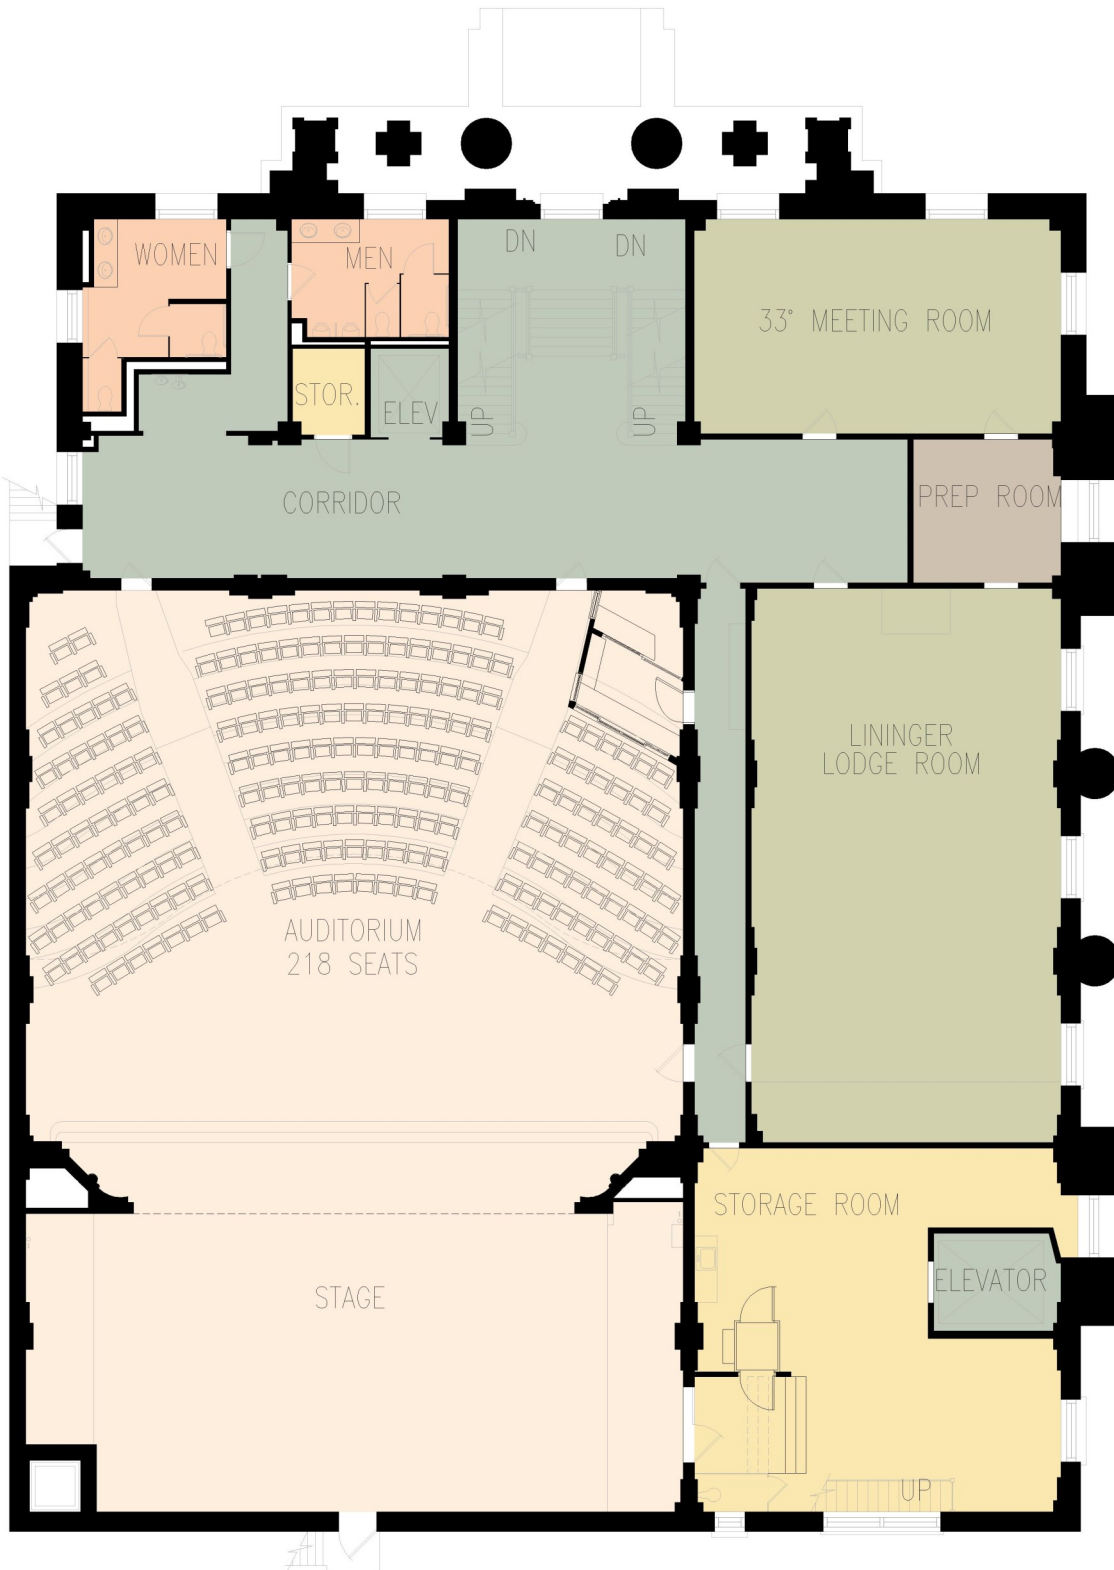

Scottish Rite Masonic Center

Floor Plans

SCOTTISH RITE MASONIC CENTER
FIRST FLOOR

05031.001

SCOTTISH RITE MASONIC CENTER
SECOND FLOOR

05031.001

SCOTTISH RITE MASONIC CENTER
THIRD FLOOR

05839.001

SCOTTISH RITE MASONIC CENTER
FOURTH FLOOR

05031.001