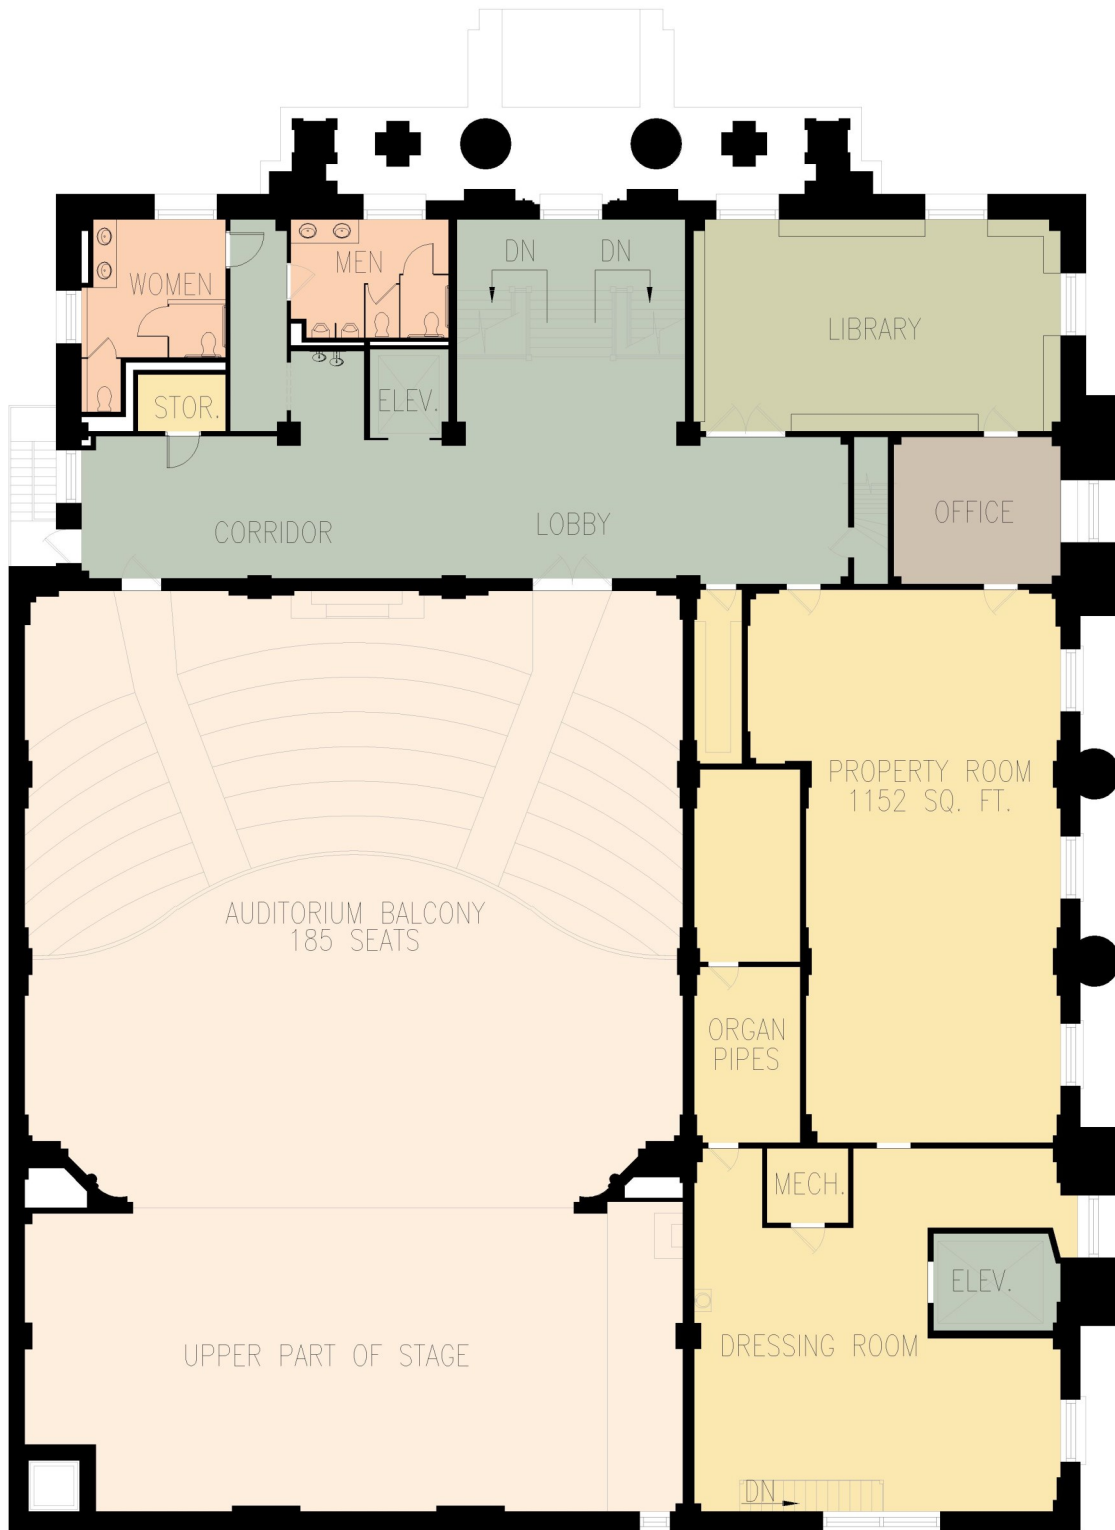

Scottish Rite Masonic Center

Floor Plans

SCOTTISH RITE MASONIC CENTER
FIRST FLOOR

05031.001

SCOTTISH RITE MASONIC CENTER
SECOND FLOOR

05031.001

SCOTTISH RITE MASONIC CENTER
THIRD FLOOR

05839.001

SCOTTISH RITE MASONIC CENTER
FOURTH FLOOR

05031.001